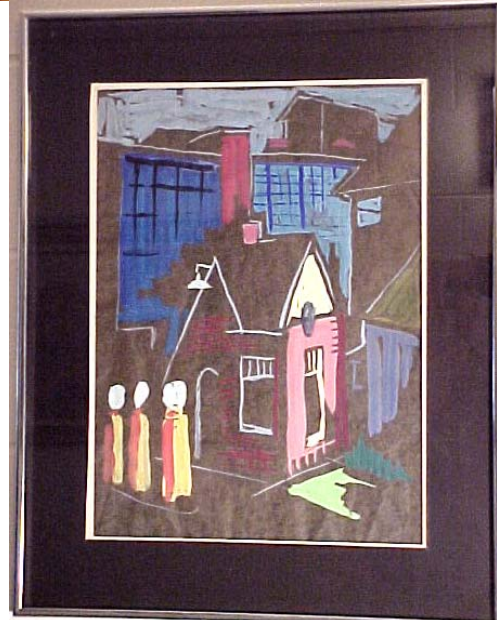

18. GASETERIA FILLING STATION AT RIVERSIDE AVE and GOODELL STREET, EVANSVILLE.

Acrylic by EAILY WILSON 1946
Lived in Newburgh and was head of the Art Department at the University of Evansville during the 1940s. Joined the faculty at Indiana university in 1948.

Size: 13" x 18"