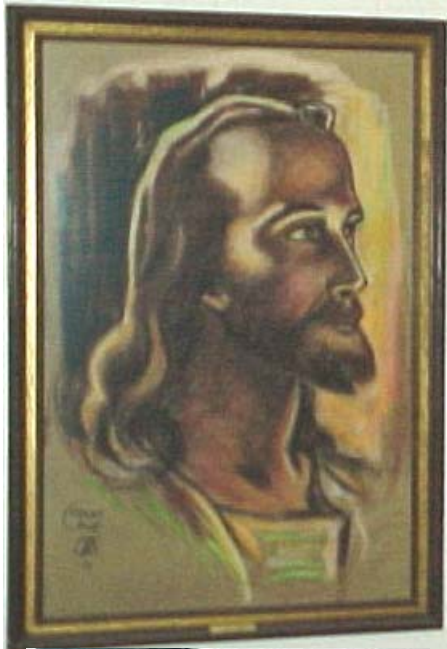

McCutchanville Community Church
Pictures and Paintings page 2 of 19 Printed 15 September 2005

4. HEAD OF JESUS
  ARTIST "HOWDY" ELLIS
  original chalk drawing 1970
  size: 35 1/2" x 54"