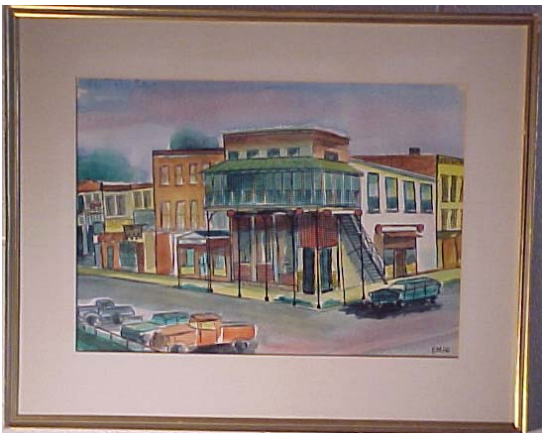

22. WATER STREET IN NEWBURG
  Watercolor by MARY ELLEN EMIG (contemporary)
  Art teacher at Memorial High School for many years.
  Exhibited widely and winner of several awards.
  (The building in this painting burned in March 1976)
  size 19" x 13 1/2"